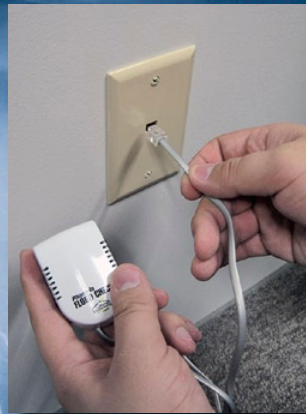

Phone-In FREEZE CHECKER™

Now you can phone your home or cabin from anywhere to check for furnace failure.

- **Connects in seconds**
- **Works with existing phone line**
- **Plugs into any phone jack**
- **Set FREEZE CHECKER at 40, 46 or 52 degrees (F).**
- **To use, simply call the existing phone number. Continuous ring indicates normal temperature. If the phone answers and a tone sounds, temperature is at or below the set point.**
- **No batteries required.**
- **FCC approved.**
- **One-year limited warranty.**